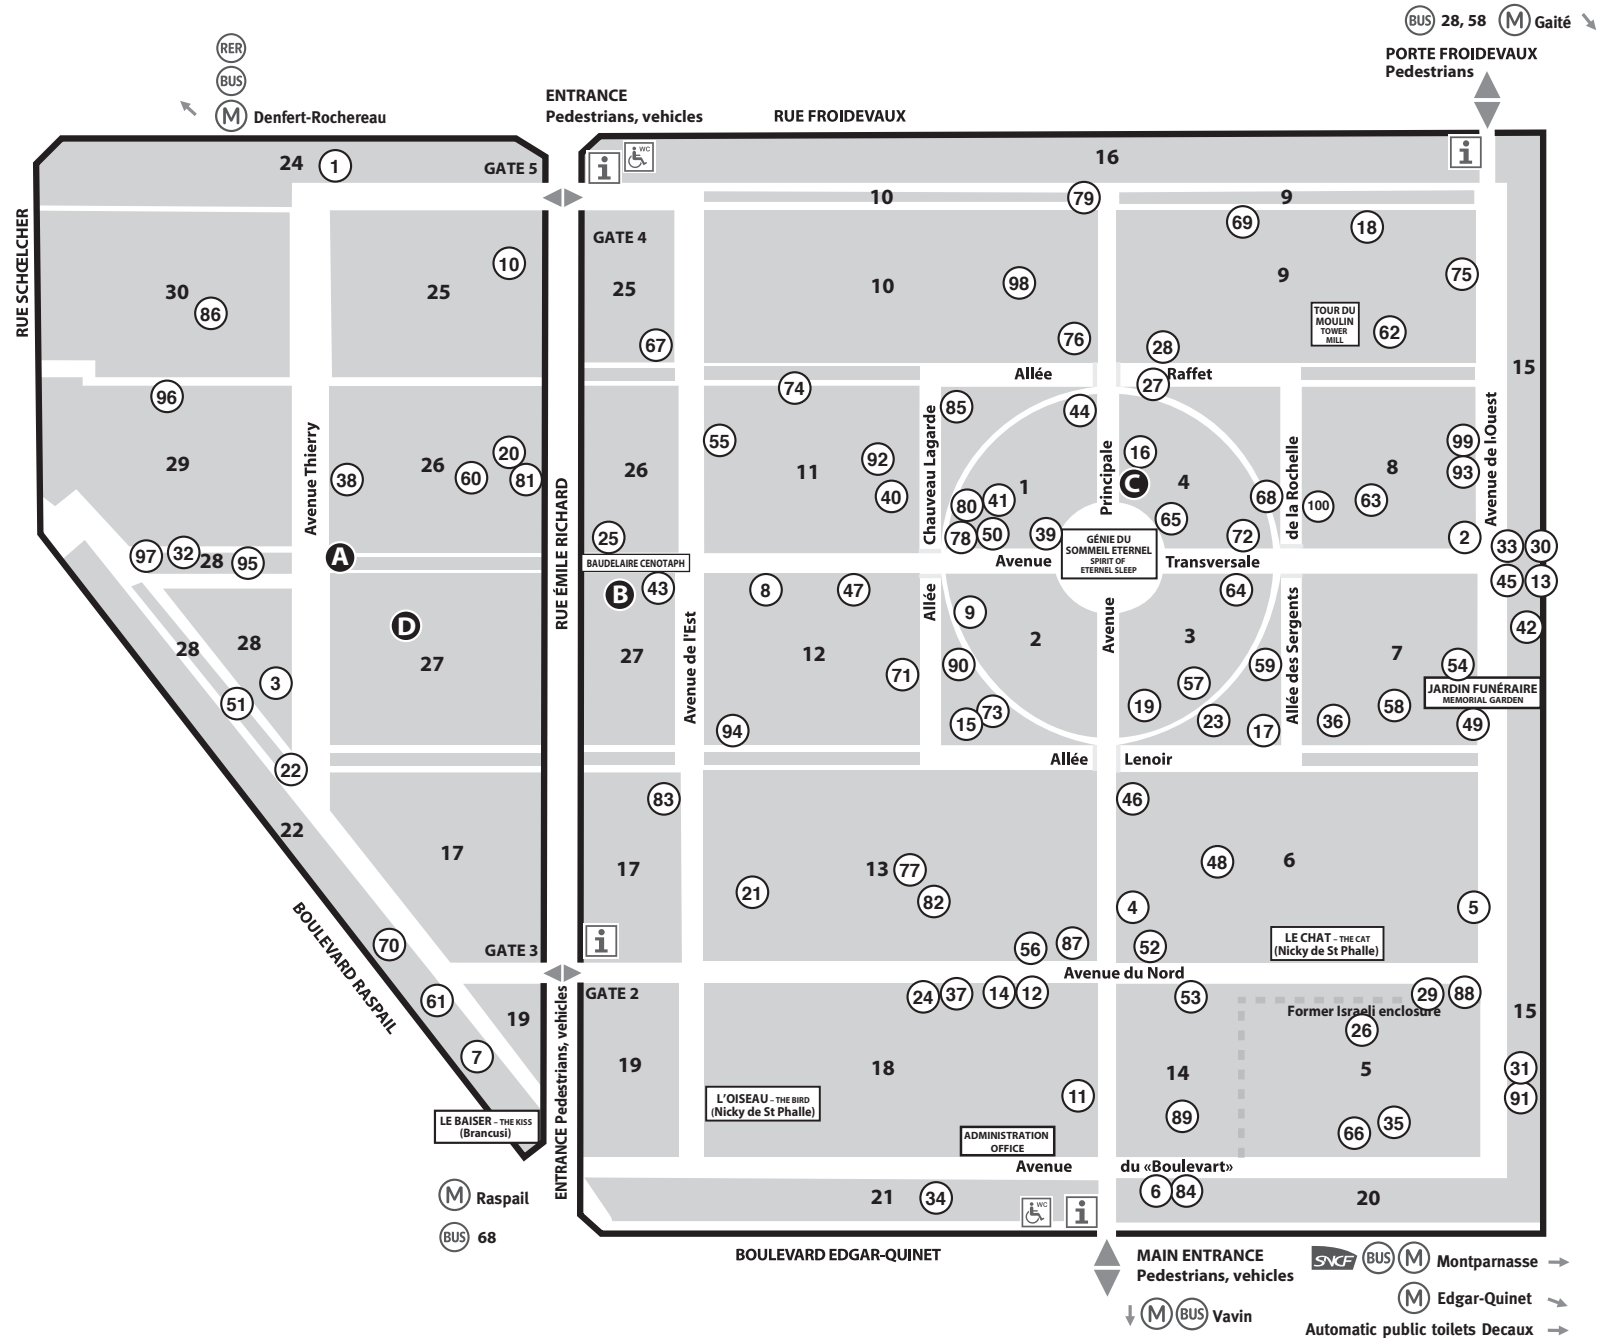

Area: 18.72 ha (46.2 acres)

Creation: 1824

Accessible washrooms

Reception and information point

Monuments

- A** Memorial monument of the war of 1870
Monument to the Republican Guard
Monument to fire fighters
- B** Monument to the police prefecture
- C** Passive defence
- D** “Monument (commémoratif) des fédérés” (Communards’Wall)